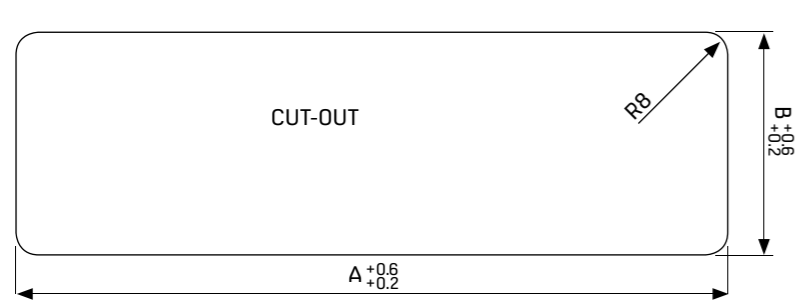

NETBOX Line in combination with the multimedia system allows quick and flexible connection to a comfortable conference round enabling all participants to access to a presentation medium.

Ratchet mounting minimizes installation time on site.

	Art.-Nr.	Cut-out (AxB)	C	D
	2H_2...	140.5x77.5	140	168.2
	2H_3...	193.5x77.5	193	221.2
	2H_4...	246.5x77.5	246	274.2
	2H_5...	299.5x77.5	299	327.2
	2H_6...	352.5x77.5	352	380.2
	2H_7...	405.5x77.5	405	433.2
	2H_8...	458.5x77.5	458	486.2
	2H_9...	511.5x77.5	511	539.2
	2H_A ...	564.5x77.5	564	592.2