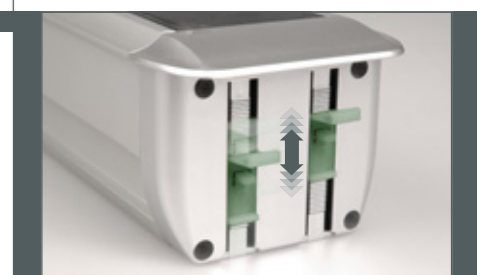

Thanks to its small dimensions it can be fitted extremely space-saving in the furniture.

The tool-less fastening of the NETBOX Line with our proven ratchet mounting is particularly time-saving and efficient.

The large number of possible combinations allows individual, specialized solutions such as special national configurations without any additional effort.

Variations of modules

You can combine almost any variant of connections from our widespread product range for your individual requirement:

NETBOX Line in combination with the multimedia system allows quick and flexible connection to a comfortable conference round enabling all participants to access to a presentation medium.

Ratchet mounting minimizes installation time on site.