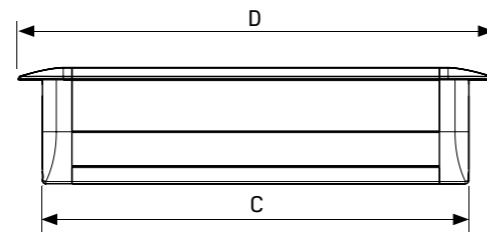

NETBOX Line in combination with the multimedia system allows quick and flexible connection to a comfortable conference round enabling all participants to access to a presentation medium.

Ratchet mounting minimizes installation time on site.

	Art.-Nr.	Cut-out (AxB)	C	D
	2H_2...	140.5x77.5	140	168.2
	2H_3...	193.5x77.5	193	221.2
	2H_4...	246.5x77.5	246	274.2
	2H_5...	299.5x77.5	299	327.2
	2H_6...	352.5x77.5	352	380.2
	2H_7...	405.5x77.5	405	433.2
	2H_8...	458.5x77.5	458	486.2
	2H_9...	511.5x77.5	511	539.2
	2H_A ...	564.5x77.5	564	592.2